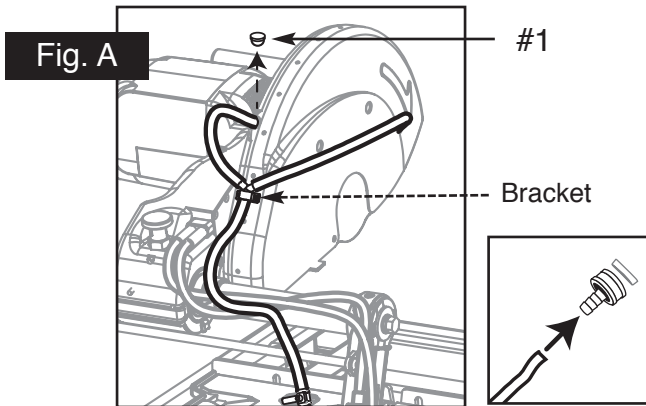

### FOR **VX141MSPRO** & **VX141MSPROR RENTAL**

1. Orient the water pipes as shown in Fig. A. Insert the shortest pipe from the "Y" adapter into the adjacent sleeve at the rear of the blade guard. First, you will need to remove the black cap covering the hole insert (#1). The longest pipe, which has a control valve midway, should be pointed towards the floor.

2. Insert the second pipe protruding from the top of the "Y" adapter into the slot located on the side of the blade guard towards the front of the saw. This is the hole in the front of the blade guard (#2), do not remove the black caps on the side. See Fig. B.

The clamp included is only used on VX141MS -- not VX141MSPRO (RENTAL)

WATER HOSE KIT INSTALLATION:  
FOR **VX141MS**

---

1. Orient the water pipes as shown in Fig. A. Insert the shortest pipe from the "Y" adapter into the adjacent sleeve at the rear of the blade guard. First, you will need to remove the black cap covering the hole insert (#1). The longest pipe, which has a control valve midway, should be pointed towards the floor. Secure the "Y" adapter to the rear of the blade guard using the provided bracket and screws.