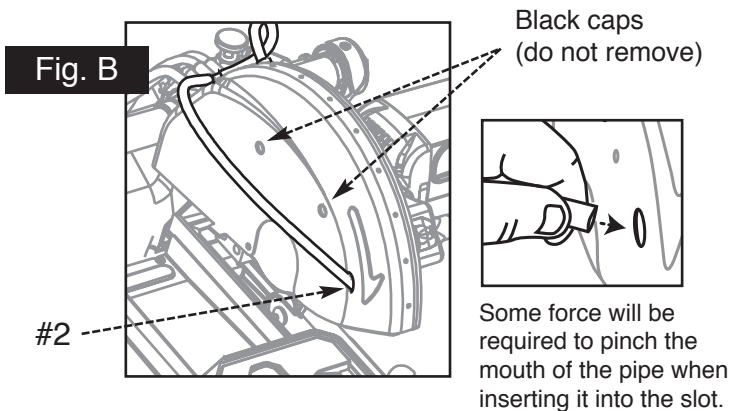

### FOR **VX141MSPRO** & **VX141MSPROR RENTAL**

1. Orient the water pipes as shown in Fig. A. Insert the shortest pipe from the "Y" adapter into the adjacent sleeve at the rear of the blade guard. First, you will need to remove the black cap covering the hole insert (#1). The longest pipe, which has a control valve midway, should be pointed towards the floor.

2. Insert the second pipe protruding from the top of the "Y" adapter into the slot located on the side of the blade guard towards the front of the saw. This is the hole in the front of the blade guard (#2), do not remove the black caps on the side. See Fig. B.

The clamp included is only used on VX141MS -- not VX141MSPRO (RENTAL)

WATER HOSE KIT INSTALLATION:  
FOR **VX141MS**

---

1. Orient the water pipes as shown in Fig. A. Insert the shortest pipe from the "Y" adapter into the adjacent sleeve at the rear of the blade guard. First, you will need to remove the black cap covering the hole insert (#1). The longest pipe, which has a control valve midway, should be pointed towards the floor. Secure the "Y" adapter to the rear of the blade guard using the provided bracket and screws.