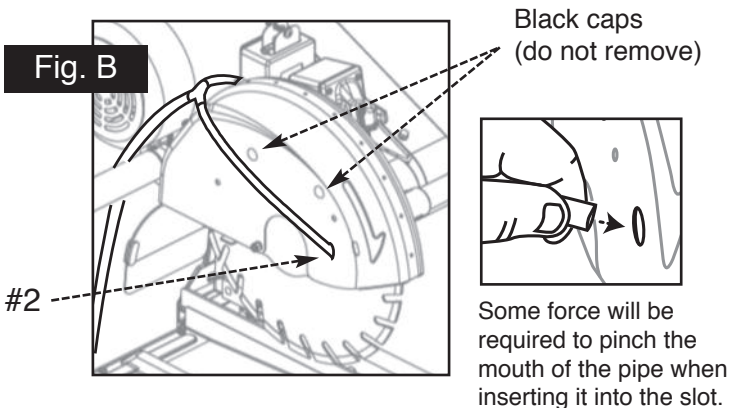

The clamp included is only used on VX141MS -- not VX141MSPRO (RENTAL)