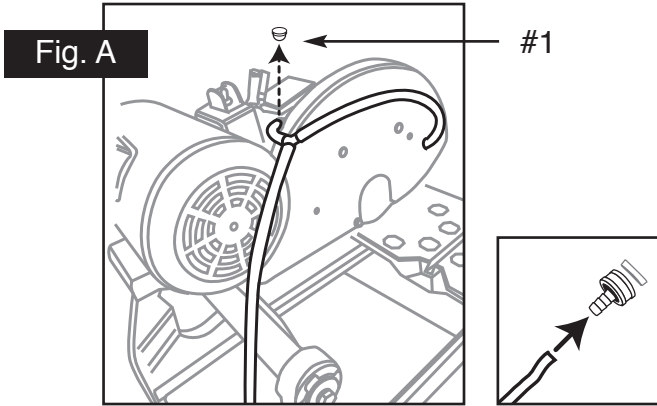

### FOR **VX141MSPRO** & **VX141MSPROR RENTAL**

1. Orient the water pipes as shown in Fig. A. Insert the shortest pipe from the "Y" adapter into the adjacent sleeve at the rear of the blade guard. First, you will need to remove the black cap covering the hole insert (#1). The longest pipe, which has a control valve midway, should be pointed towards the floor.